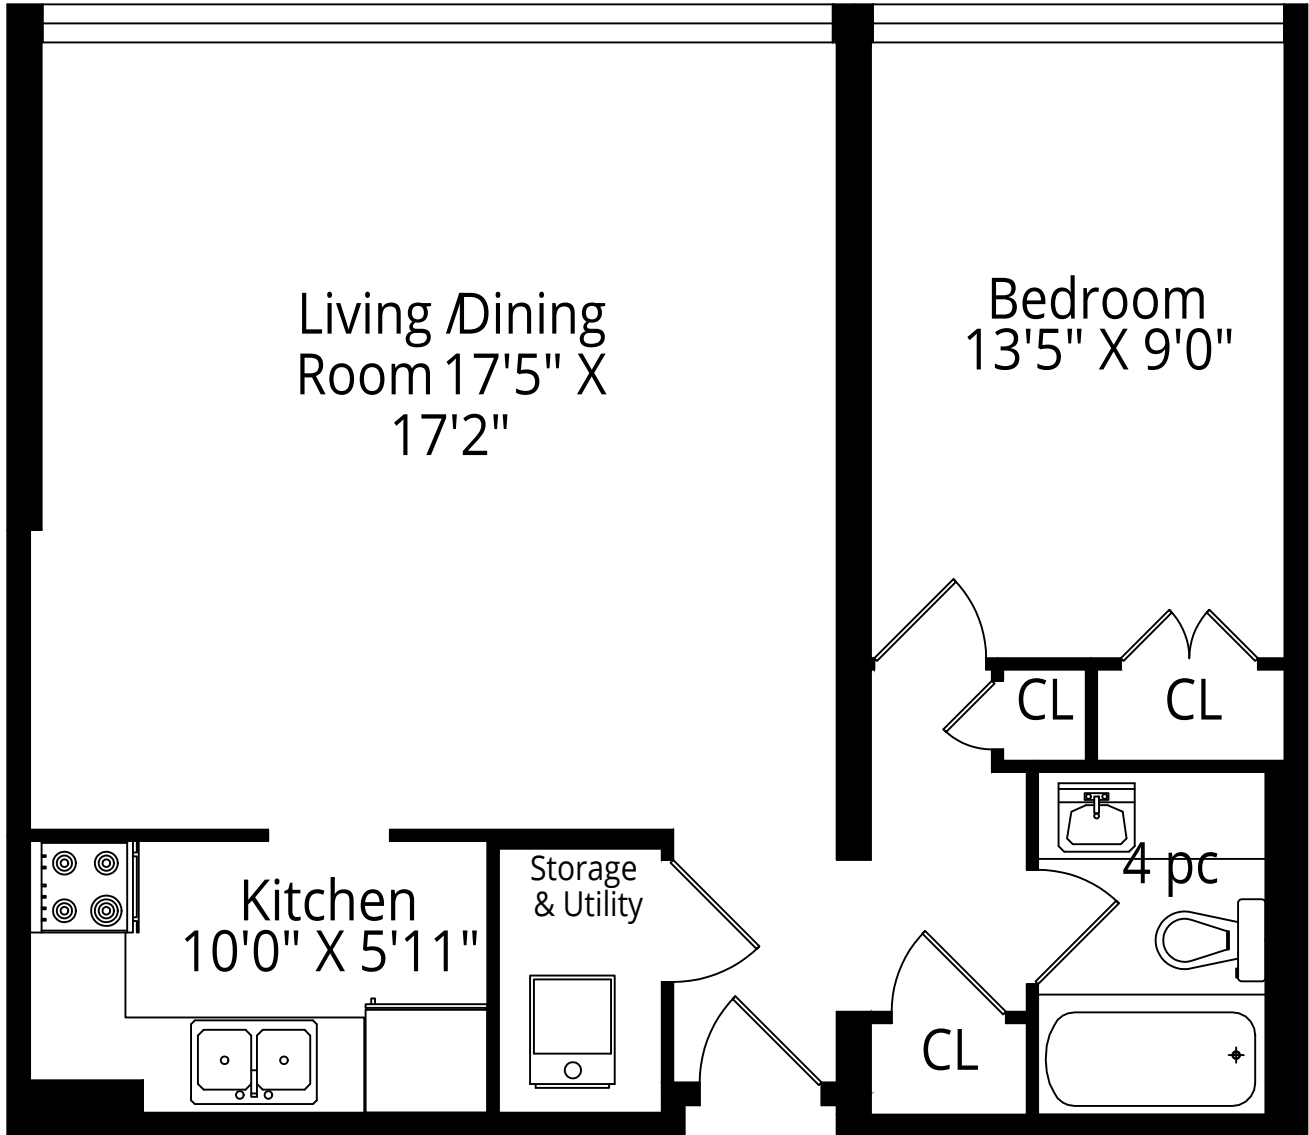

77 Elm Street

Suite 706
780 Square Feet

Measurements and calculations are approximate
To be used as guidelines only

77 Elm Street

Suite 808
687 Square Feet

Measurements and Calculations are approximate To be used as guidelines only

77 Elm Street

Suite 809
989 Square Feet

Measurements and Calculations are approximate To be used as guidelines only

77 Elm Street

Suite 903
682 Square Feet

Measurements and Calculations are approximate To be used as guidelines only

77 Elm Street

Suite 1507
498 Square Feet

Measurements and Calculations are approximate To be used as guidelines only

77 Elm Street

Suite 1801 714 Square Feet

Measurements and Calculations are approximate To be used as guidelines only