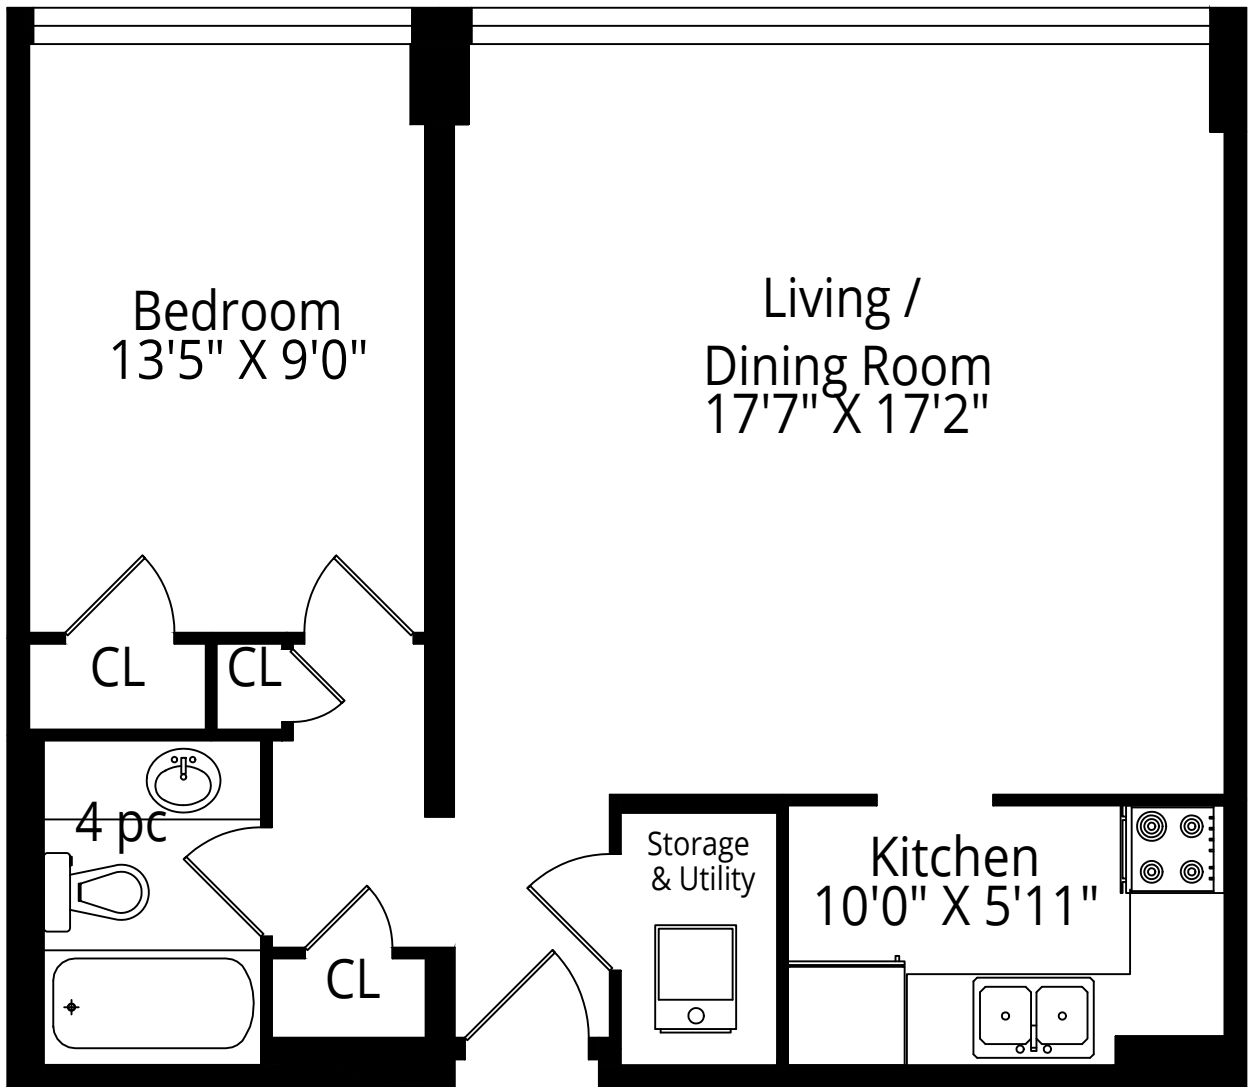

77 Elm Street

Suite 706
780 Square Feet

Measurements and calculations are approximate
To be used as guidelines only

77 Elm Street

Suite 808
687 Square Feet

Measurements and Calculations are approximate To be used as guidelines only

77 Elm Street

Suite 809
989 Square Feet

Measurements and Calculations are approximate To be used as guidelines only

77 Elm Street

Suite 903
682 Square Feet

Measurements and Calculations are approximate To be used as guidelines only

77 Elm Street

Suite 1507
498 Square Feet

Measurements and Calculations are approximate To be used as guidelines only

77 Elm Street

Suite 1801 714 Square Feet

Measurements and Calculations are approximate To be used as guidelines only