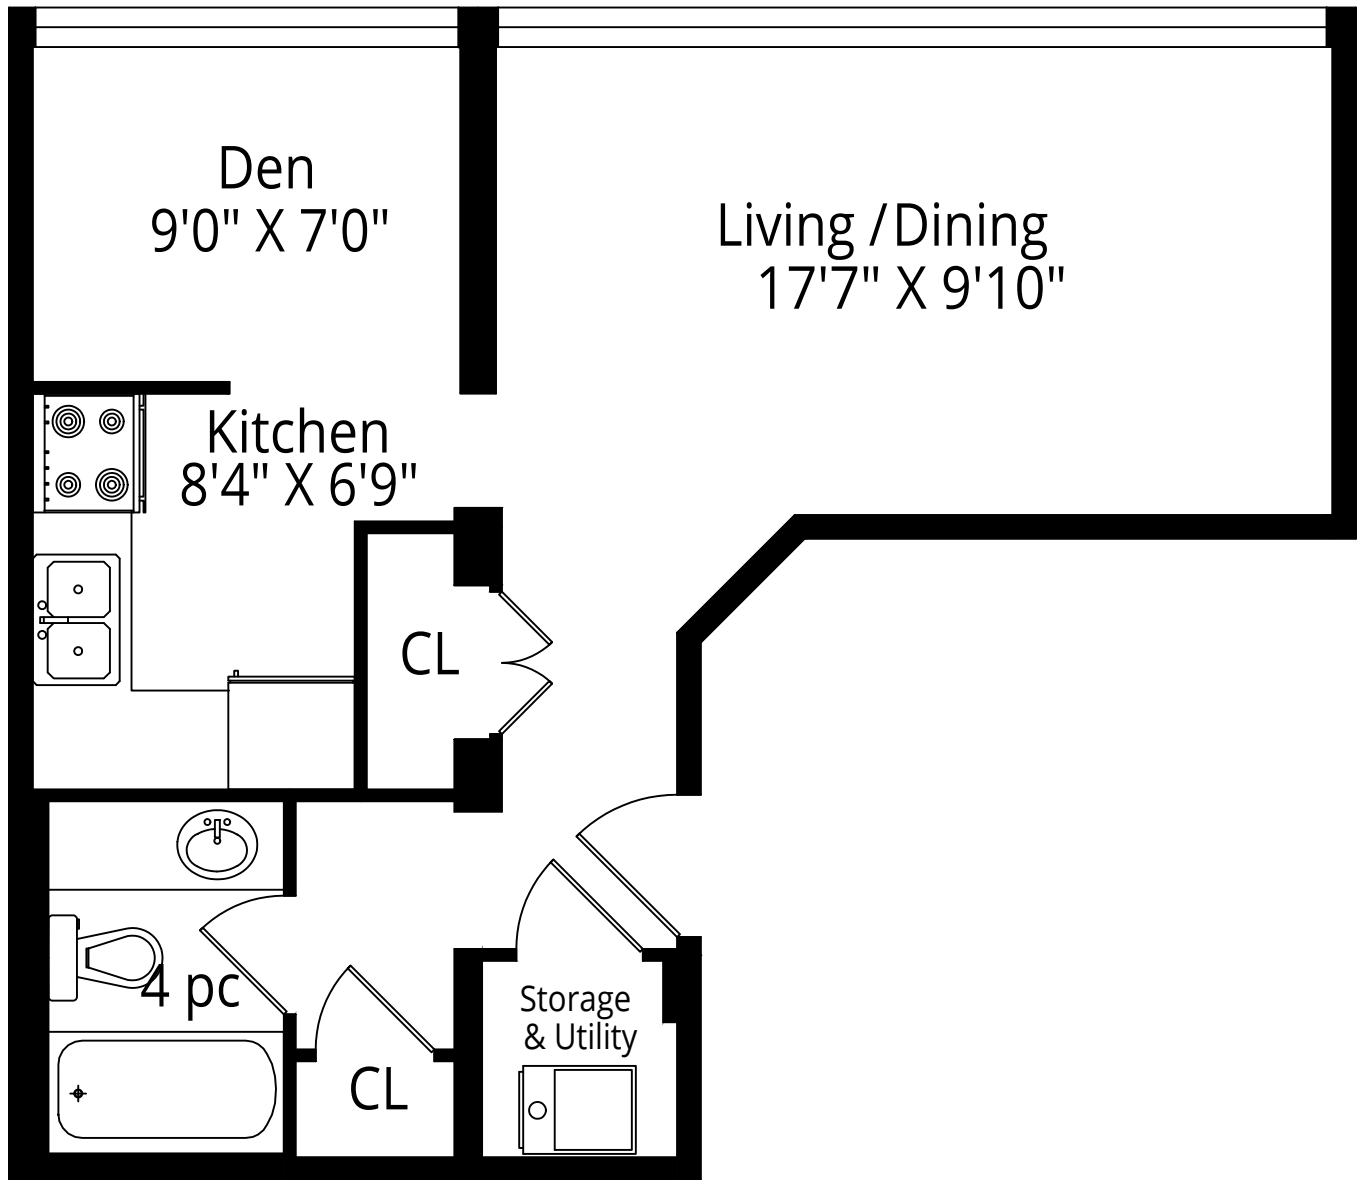

77 Elm Street

Suite 706
780 Square Feet

Measurements and calculations are approximate
To be used as guidelines only

77 Elm Street

Suite 808
687 Square Feet

Measurements and Calculations are approximate To be used as guidelines only

77 Elm Street

Suite 809
989 Square Feet

Measurements and Calculations are approximate To be used as guidelines only

77 Elm Street

Suite 903
682 Square Feet

Measurements and Calculations are approximate To be used as guidelines only

77 Elm Street

Suite 1507
498 Square Feet

Measurements and Calculations are approximate To be used as guidelines only

77 Elm Street

Suite 1801 714 Square Feet

Measurements and Calculations are approximate To be used as guidelines only