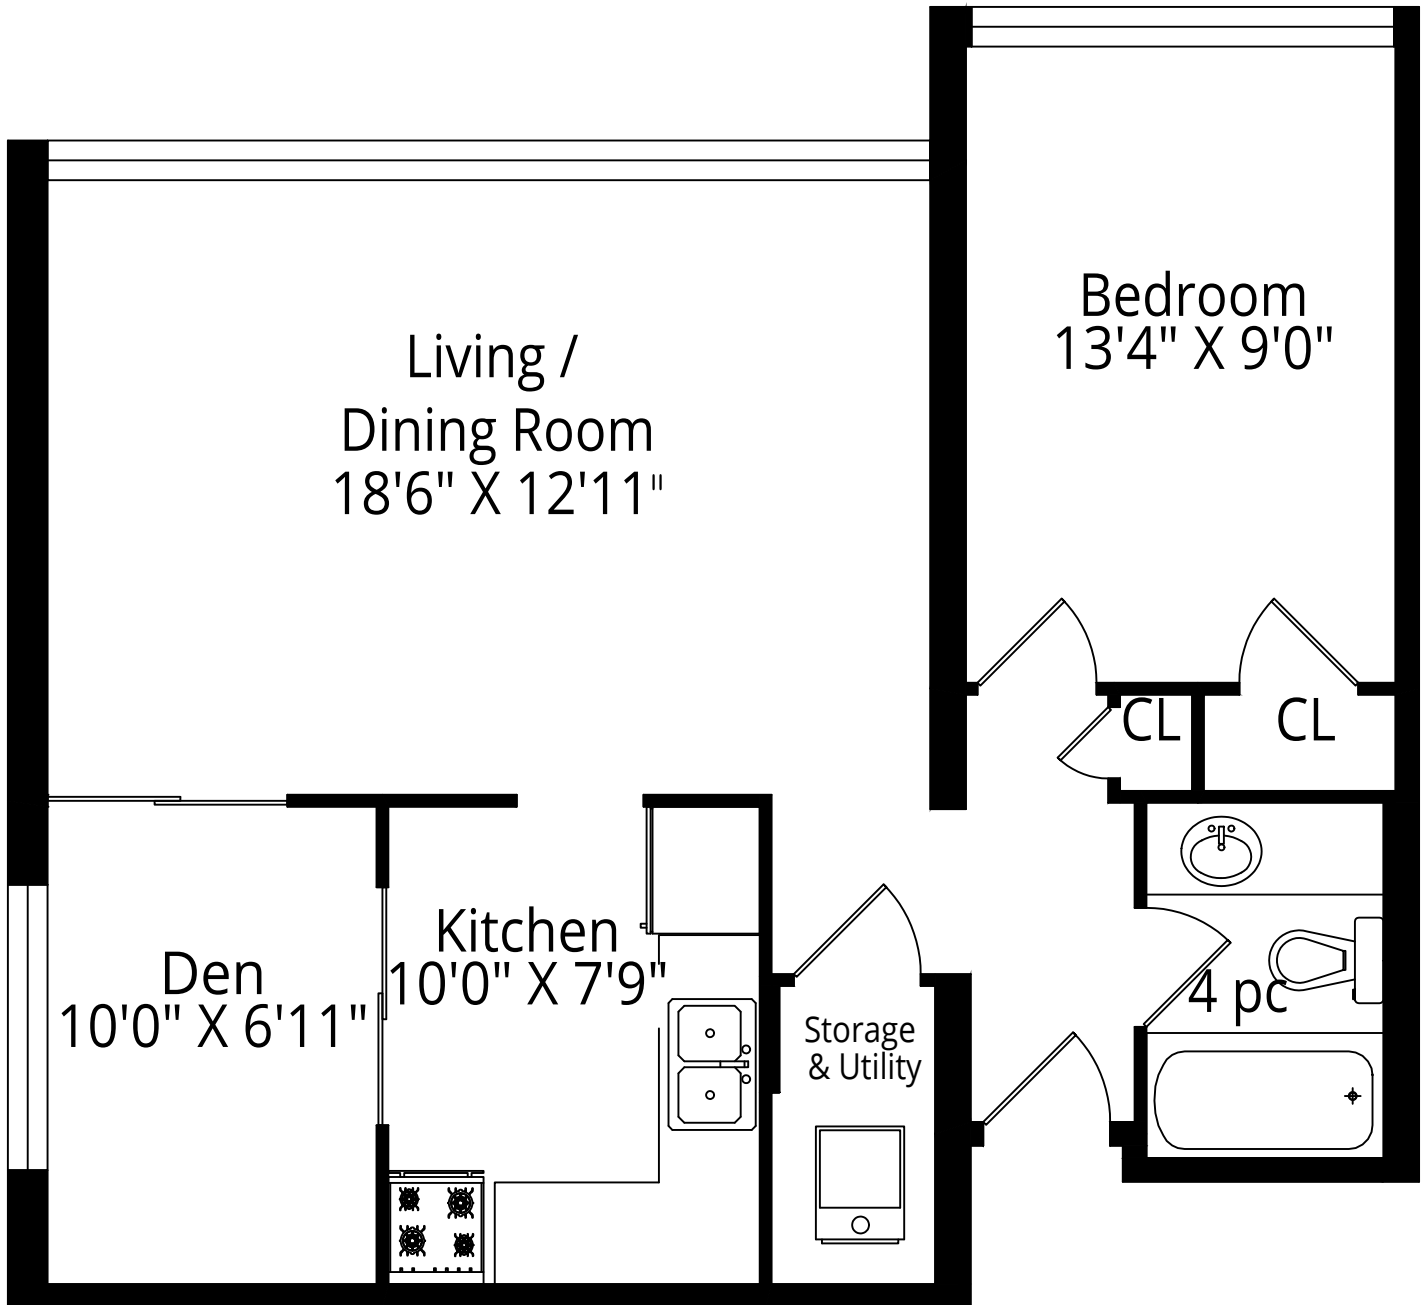

77 Elm Street

Suite 706
780 Square Feet

Measurements and calculations are approximate
To be used as guidelines only

77 Elm Street

Suite 808
687 Square Feet

Measurements and Calculations are approximate To be used as guidelines only

77 Elm Street

Suite 809
989 Square Feet

Measurements and Calculations are approximate To be used as guidelines only

77 Elm Street

Suite 903
682 Square Feet

Measurements and Calculations are approximate To be used as guidelines only

77 Elm Street

Suite 1507
498 Square Feet

Measurements and Calculations are approximate To be used as guidelines only

77 Elm Street

Suite 1801 714 Square Feet

Measurements and Calculations are approximate To be used as guidelines only