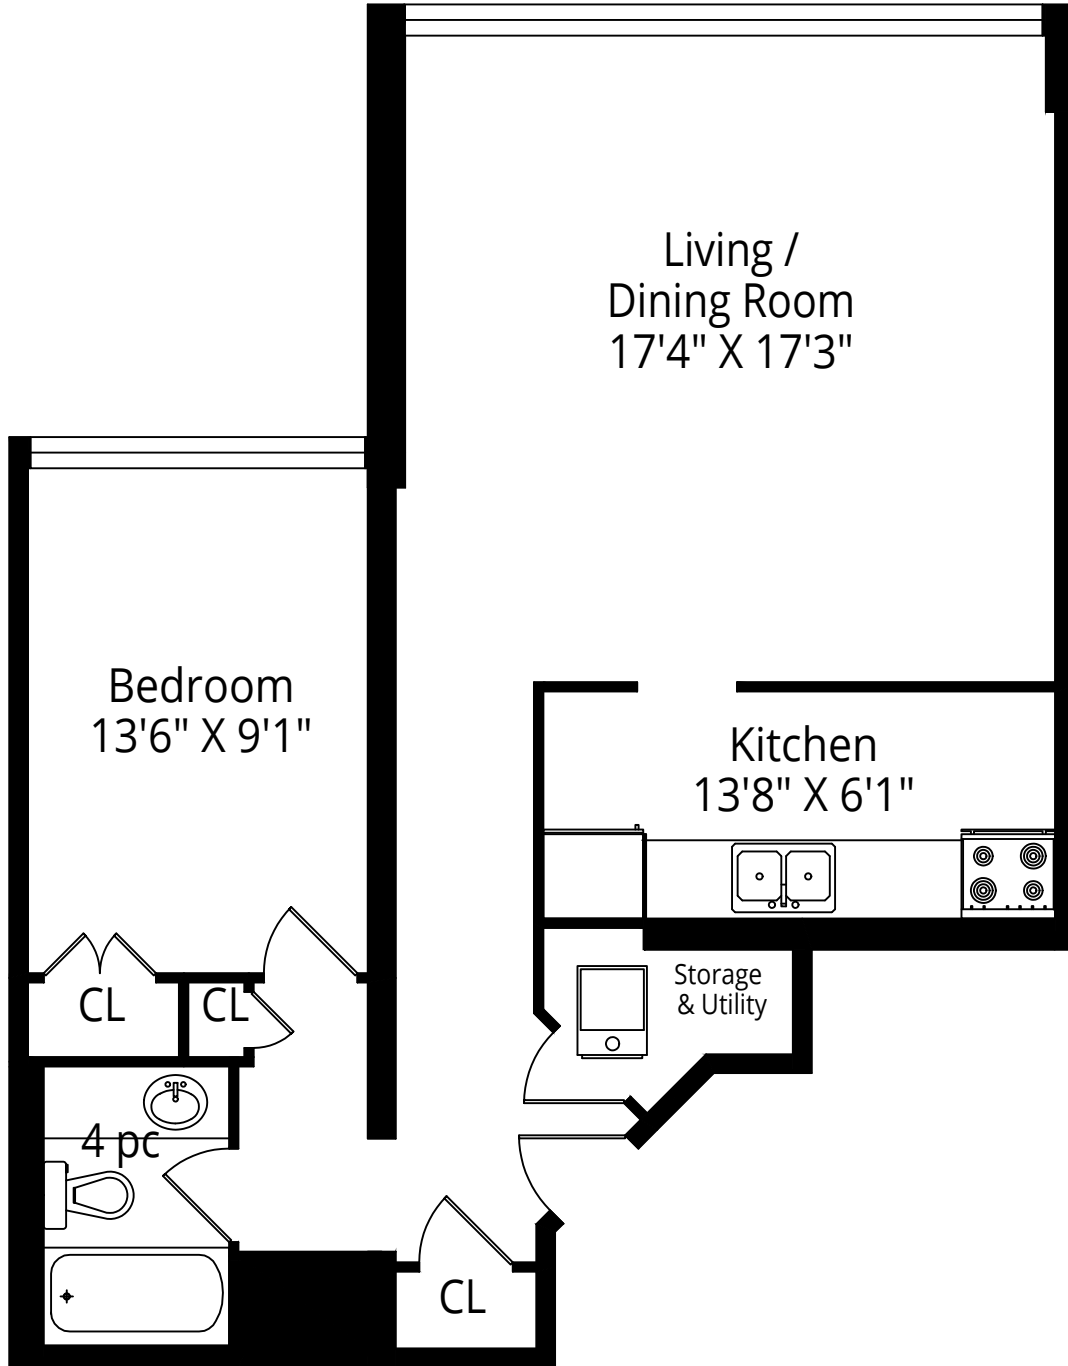

77 Elm Street

Suite 706
780 Square Feet

Measurements and calculations are approximate
To be used as guidelines only

77 Elm Street

Suite 808
687 Square Feet

Measurements and Calculations are approximate To be used as guidelines only

77 Elm Street

Suite 809
989 Square Feet

Measurements and Calculations are approximate To be used as guidelines only

77 Elm Street

Suite 903
682 Square Feet

Measurements and Calculations are approximate To be used as guidelines only

77 Elm Street

Suite 1507
498 Square Feet

Measurements and Calculations are approximate To be used as guidelines only

77 Elm Street

Suite 1801 714 Square Feet

Measurements and Calculations are approximate To be used as guidelines only