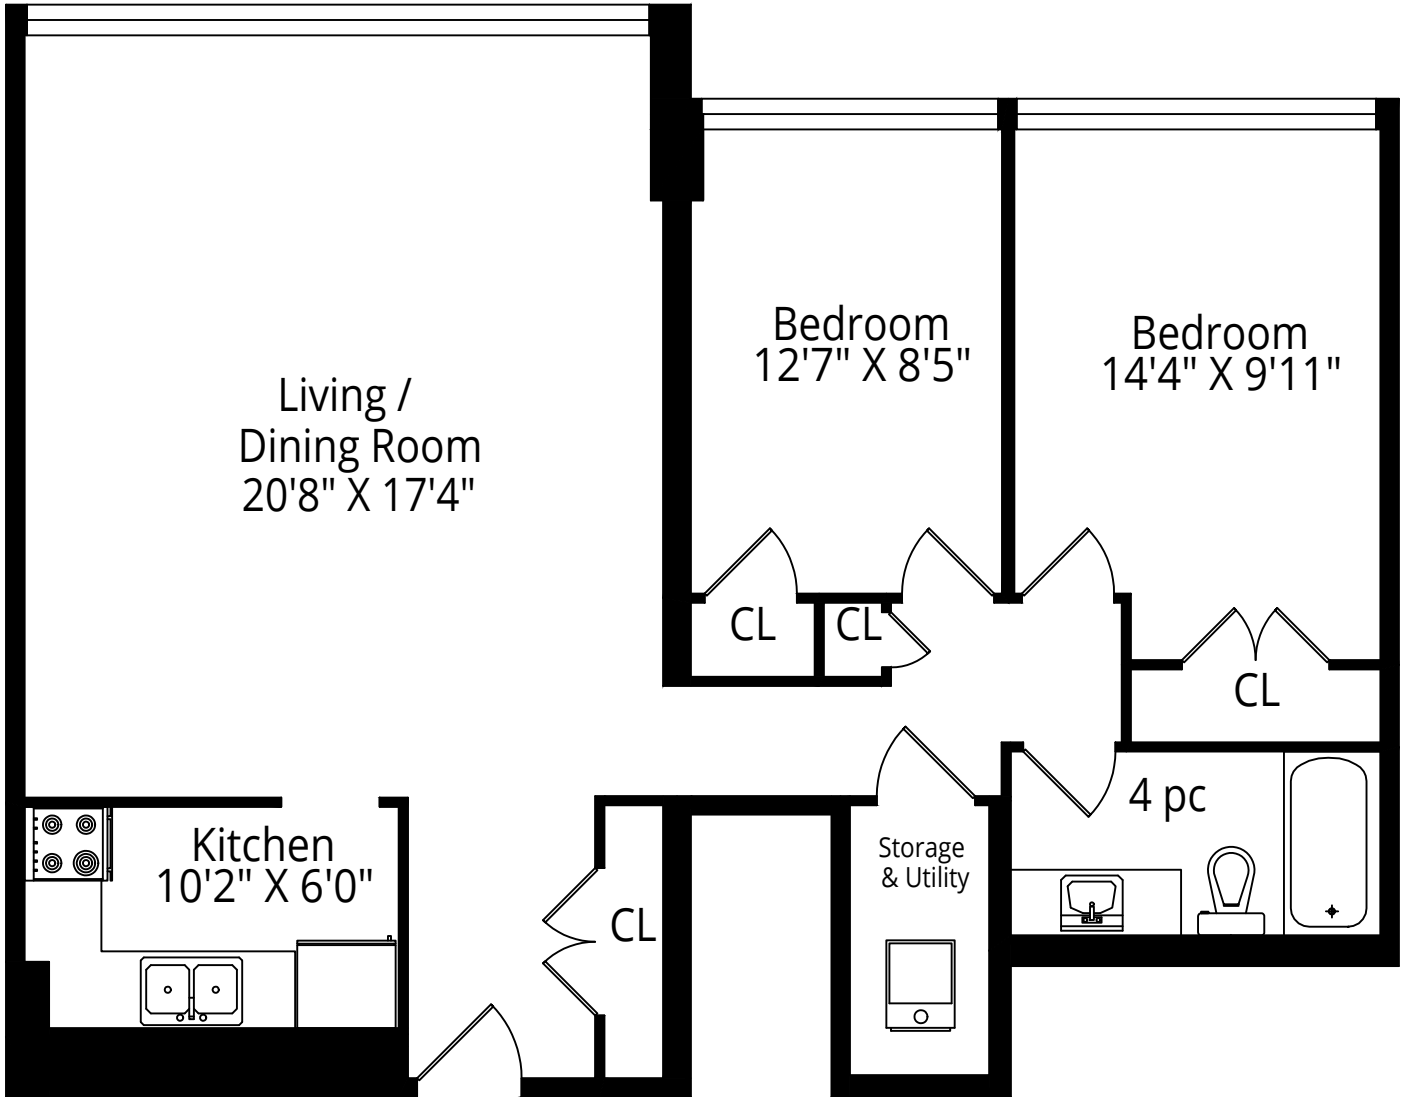

77 Elm Street

Suite 706
780 Square Feet

Measurements and calculations are approximate
To be used as guidelines only

77 Elm Street

Suite 808
687 Square Feet

Measurements and Calculations are approximate To be used as guidelines only

77 Elm Street

Suite 809
989 Square Feet

Measurements and Calculations are approximate To be used as guidelines only

77 Elm Street

Suite 903
682 Square Feet

Measurements and Calculations are approximate To be used as guidelines only

77 Elm Street

Suite 1507
498 Square Feet

Measurements and Calculations are approximate To be used as guidelines only

77 Elm Street

Suite 1801 714 Square Feet

Measurements and Calculations are approximate To be used as guidelines only